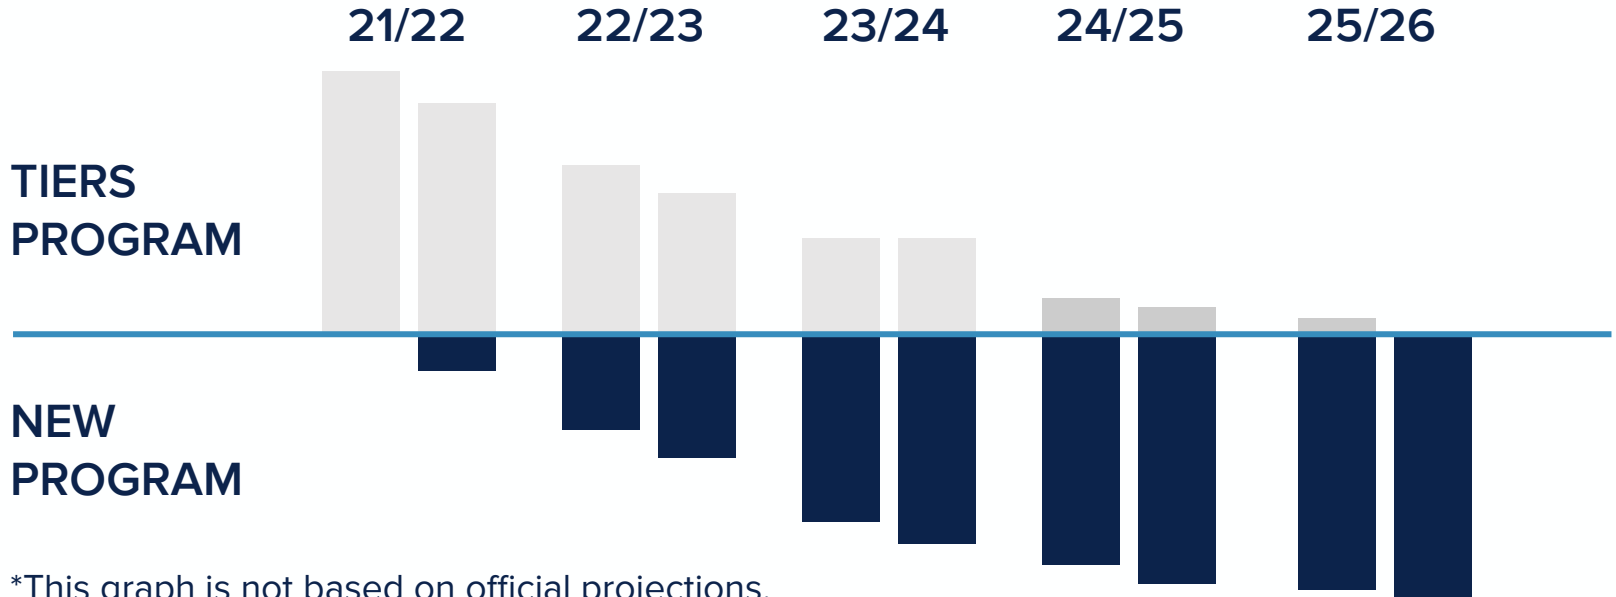

A Tale of Two Gen Eds

The new program will rollout **in Spring 2022 for Spring matriculants only**. The Tiers program will continue to operate in parallel with the new program until phasing out. Below is a visualization of enrollment in both programs over several years.*

*This graph is not based on official projections.